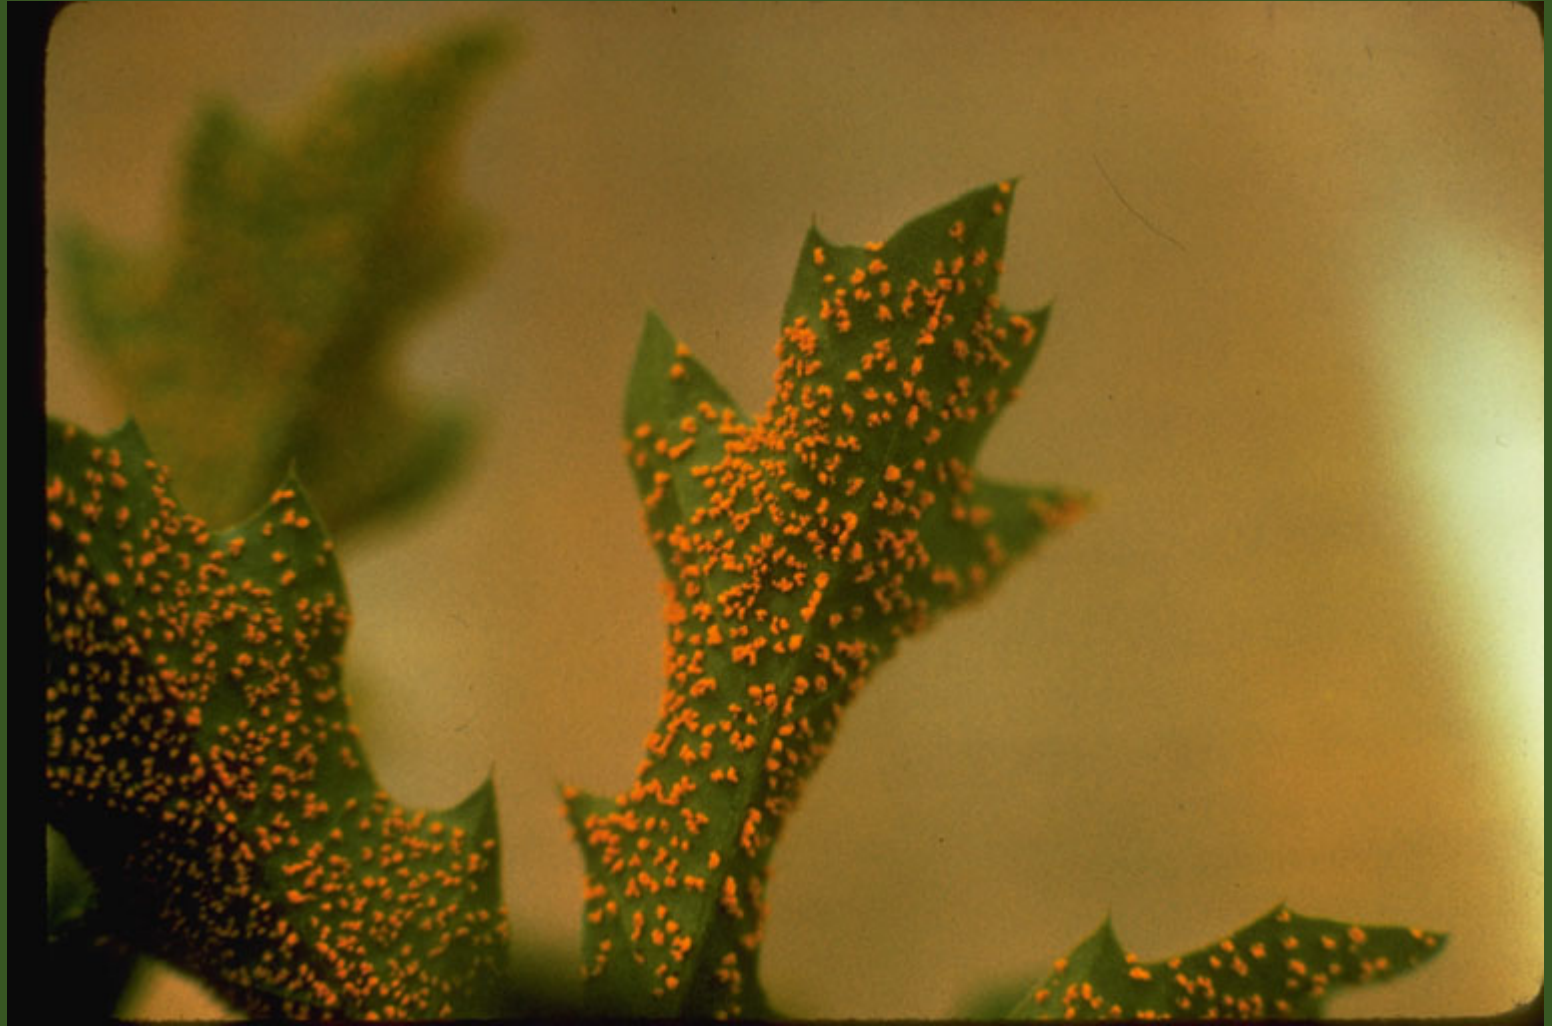

4-H Forestry Judging

Tree Diseases

artist conk

annosum root rot

- Similar to artist conk
- At base of conifer trees

beech bark scale

black knot

brown spot needle blight

cedar apple rust

- On cedar limbs and apple leaves

dogwood anthracnose

- Only on dogwood leaves

Dutch elm disease

- Fan shaped galleries

dwarf mistletoe

fusiform rust

hypoxylus canker

- Gray patches on bark

lichens

nectria canker

- Bullseye shape swelling

needle cast

oak wilt

- Brown transparent oak leaves